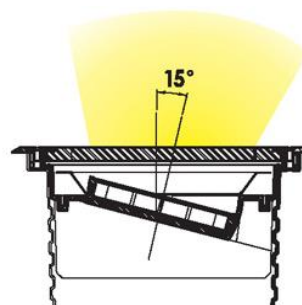

**Descriptions**

**In-ground LED Spot 36W**

36W	230V	2700K°	CE
IP67	45°	DIM	RoHS

**Technical Specifications**

LED power(W)	36W
Mounting	ground box
Lumen output (Lm)	3240lm
Lumen/Watt	90 lumen/W
CCT(K°)	2700K -3000K-4000K
Beam angle (°)	45°
Beam adjustable	15°
CRI	>80
IP factor	67
Inpute(Vac)	AC230V
Power factor	> 0,9
LED type	COB LED CREE
Housing	Stainless steel +glass
Number of LEDs	1
Applications	Outdoor, Ground
Working Temperature	-25° +50°
<b>Dimmable</b>	<b>0-10V</b>
Warranty (years)	3
Cut out: ØxH (mm)	192x196mm
Dimensions Ø x H (mm)	250x196mm
Energy class	F
Packing/pc	1