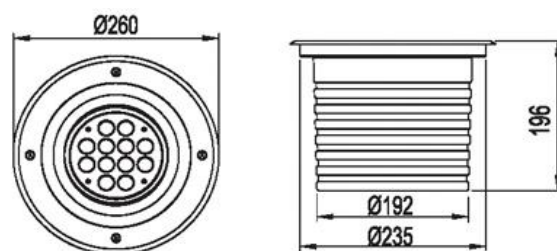

**Descriptions**

**In-ground LED Spot 36W**

36W	230V	2700K°	CE
IP67	45°	DIM	RoHS

**Technical Specifications**

LED power(W)	36W
Mounting	ground box
Lumen output (Lm)	3240lm
Lumen/Watt	90 lumen/W
CCT(K°)	2700K -3000K-4000K
Beam angle (°)	45°
Beam adjustable	15°
CRI	>80
IP factor	67
Inpute(Vac)	AC230V
Power factor	> 0,9
LED type	COB LED CREE
Housing	Stainless steel +glass
Number of LEDs	1
Applications	Outdoor, Ground
Working Temperature	-25° +50°
<b>Dimmable</b>	<b>0-10V</b>
Warranty (years)	3
Cut out: ØxH (mm)	192x196mm
Dimensions Ø x H (mm)	250x196mm
Energy class	F
Packing/pc	1