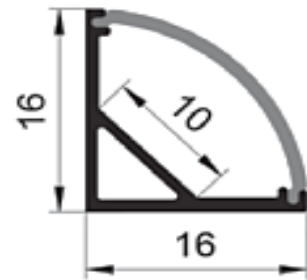

Article Number

0345-020-LCB1616(Black)

0345-020-LCW1616(White)

Description

**Alu. Profile Black Corner SET
for LED strips L=2m**

Technical Specifications

Dimensions lxbxh (mm)	2000x16x16

Color:	Black or White

* Set = End caps , Clips Opal white or black cover

01/2025

Option: Cover on roll/20m