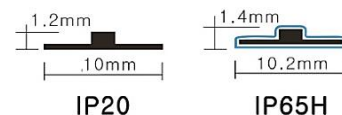

08/2023

Available in:	Article No.	Article No.	Article No.
2700K IP20	0303-021-270(	IP65H	0313-021-2700
3000K IP20	0303-021-300(	IP65H	0313-021-3000
4000K IP20	0303-021-400(	IP65H	0313-021-4000