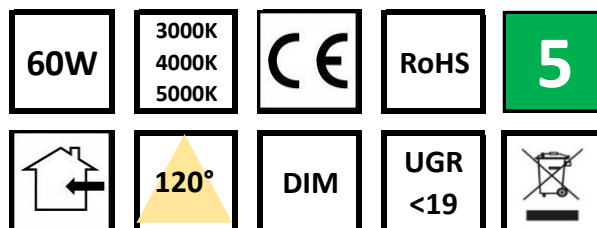

**Discription**

**LED Panel 60x120cm - 60W**

**Technical Specificaties**

LED Power(W)	60W
Recessed mounted	frame (Option)
Lumen output (Lm)	8400Lm @4000K
Lumen/Watt	140Lm/W
CCT selectable	<b>3000K-4000K-5000K</b>
Beam Angle (°)	120
Power factor	0.98
CRI	>80
IP waarde	20
Input Voltage	220-230VAC
Energyklasse	E
UGR	<19
LEDs	240pcs
LED Driver	Include
Driver intern/extern	extern
Warranty	5 years
Dimmable	Optional
Dimensions:	600x1200mm
Lifespane (Hr)	50.000Hrs L80B10
Packing Box (pcs)	4