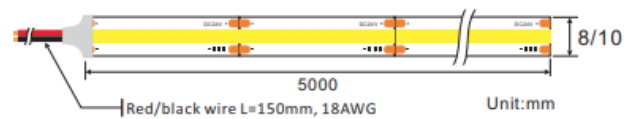

Description

LED Strip COB 8mm (Waterproof)

Technical Specifications

LED (W)	15W/meter
Mounting	White PCB 8mm
Lumen output (Lm)	1545 Lu/m
Lumen/Watt	103 lumen/W
CCT(K)	3000K°
Beam Angle (°)	180°
Power factor	> 0,9
CRI	>90
IP factor	52 (waterproof)
Voltage(Vac)	DC24V
Cuttable	50mm
LED type	COB single line
Current (A/m)	0,34A(24V)
Number of LEDs/meter	480
Applications	Indoor / Outdoor
Working Temperature	-20° +50°
Lifetime	50000Hrs
Warranty	3 years
Dimmable	Yes
Dimensions Lxbxh (mm)	5000x8x2mm
Energy class	A+
Packing	Roll=5m

15W	24V	3000K	CE
IP52	°180	DIM	RoHS

06/2020

***Availables: 5W,10W &15W**

2200K,2400K,2700K,3000K,4000K,5000K,R, Gr,BI, Y

Durable – Delightfull – LED