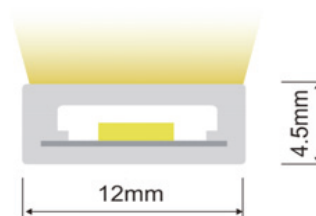

**Description**

**High Temperature Resistant LED Strip**

9,6W	24V	Ta100°	CE
IP65	°120	DIM	RoHS

**Technical Specifications**

LED (W)	9,6W/M
Mounting	3M tape & clips
Lumen output (Lm)	1680L/m
Lumen/Watt	175 L/W
CCT(K)	2700K° ...6000K°
Beam Angle (°)	120°
Power factor	>0,9
CRI	>80
Energy class	E
Voltage(Vac)	24VDC
Cuttable	50mm
LED type	SMD3030
Current (A/m)	0,4A
Number of LEDs/meter	80
Applications	Hot areas, Sauna...
Working Temperature (Ta)	-25°C~100°C
Lifetime	40000Hrs
Warranty	3 years
Food grade silicone extrusion process, IP65 rating	
Dimensions Lxbxh (mm)	5000x12x4,5mm
Packing	Roll = 5m