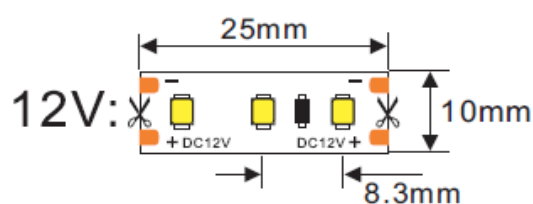

**Description**

**12V-LED Strip 2835SMD**

24W	12V	4000K	CE
IP20	°120	DIM	RoHS

**Technical Specifications**

LED Power (W)	24 W/meter
Mounting	White PCB 10mm
Lumen output (Lm)	2395 Lumen/m
Lumen/Watt	100 lumen/W
CCT(K)	4000K°
Beam Angle (°)	120°
Power factor	> 0,9
CRI	>90
IP factor	20
Voltage(Vac)	12VDC
Cuttable	25mm
LED type	2835SMD
Current (A/m)	2A(12V)
<b>Number of LEDs</b>	<b>120/m</b>
Applications	Indoor / outdoor
Working Temperature	-20° +50°
Lifetime	50000Hrs
Warranty: indoor 5 years - outdoor 3 years	
Dimmable	Yes
Dimensions b x h (mm)	5000x10x1,2mm
Energy classe	A+
Packing	Rol=5m